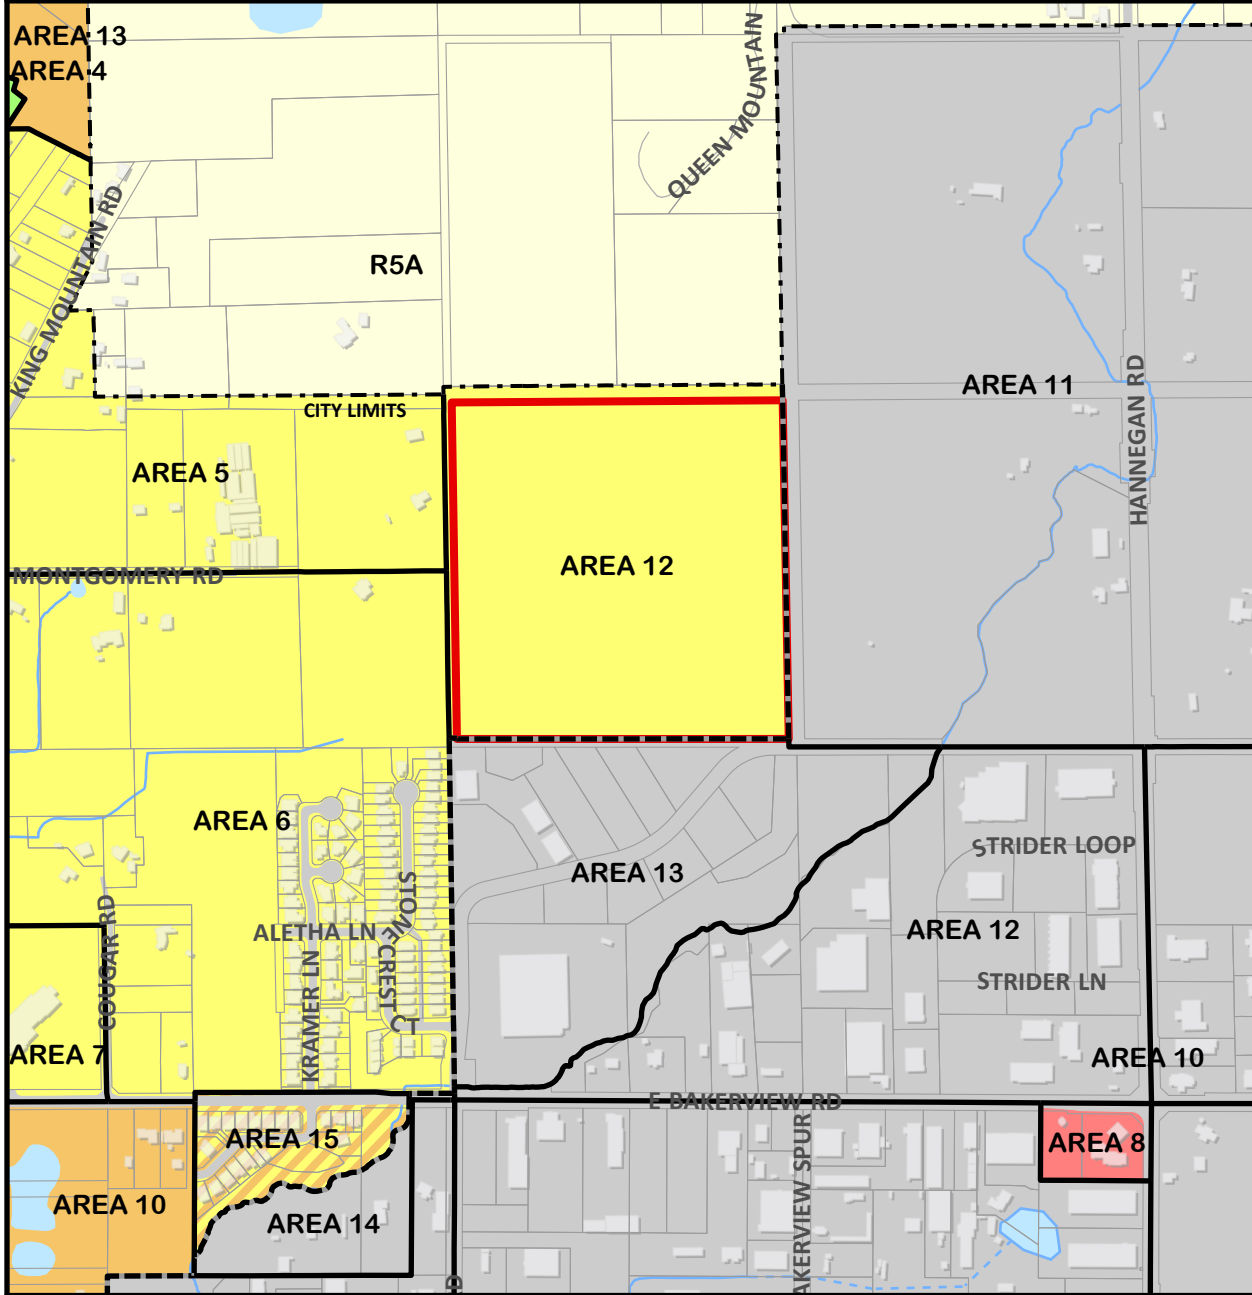

Queen Mountain Plat

380308 336210

Zoning Map

- Neighborhood Boundary
- Zoning Boundary
- Residential Single
- Residential Multi
- Res. Single/Res. Multi
- Commercial
- Industrial
- Public

7/20/2023

0 600 Feet